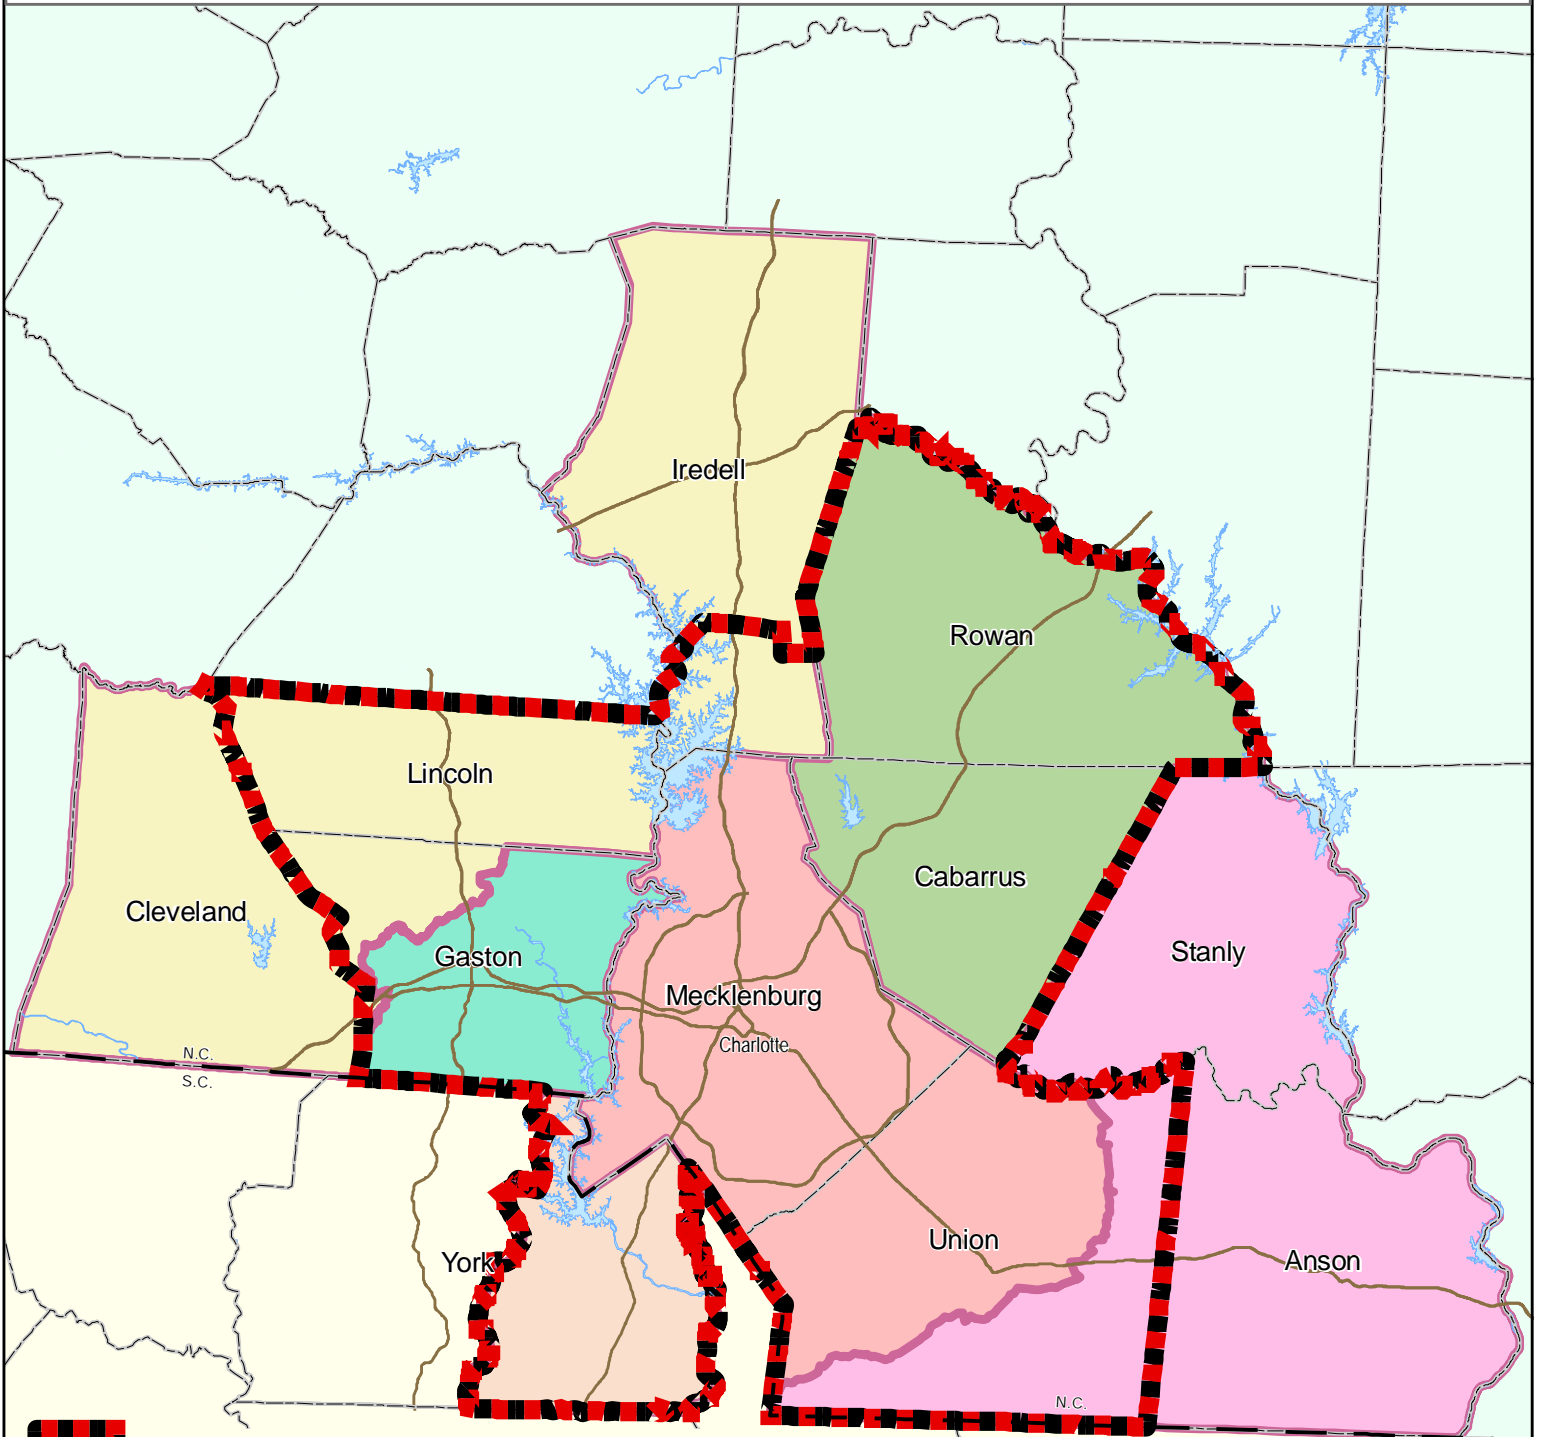

# METROLINA NON-ATTAINMENT AREA

Non-Attainment Area

Cabarrus-Rowan MPO

Gaston Urban Area MPO

Lake Norman RPO

Mecklenburg-Union MPO

Rock Hill-Fort Mill Area Transportation Study

Rocky River RPO