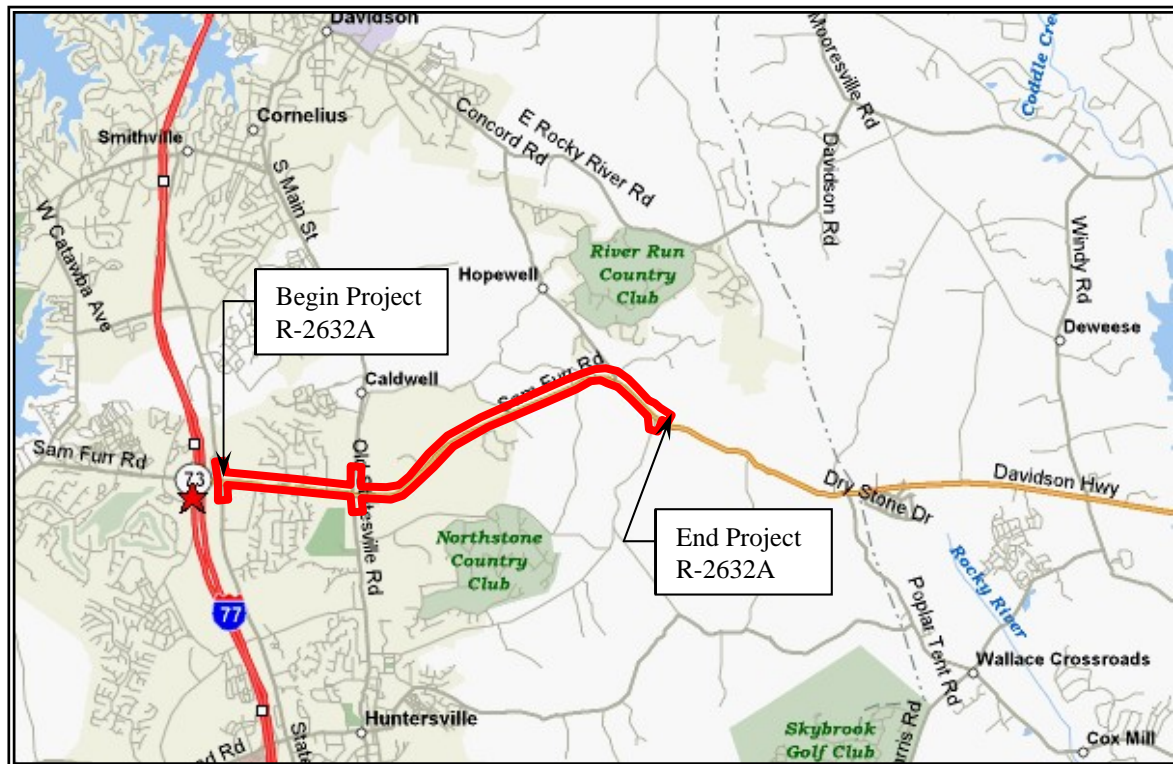

STV / Ralph Whitehead Associate, Inc.
1000 W. Morehead Street, Suite 200
Charlotte, NC 28208

Project Location Map