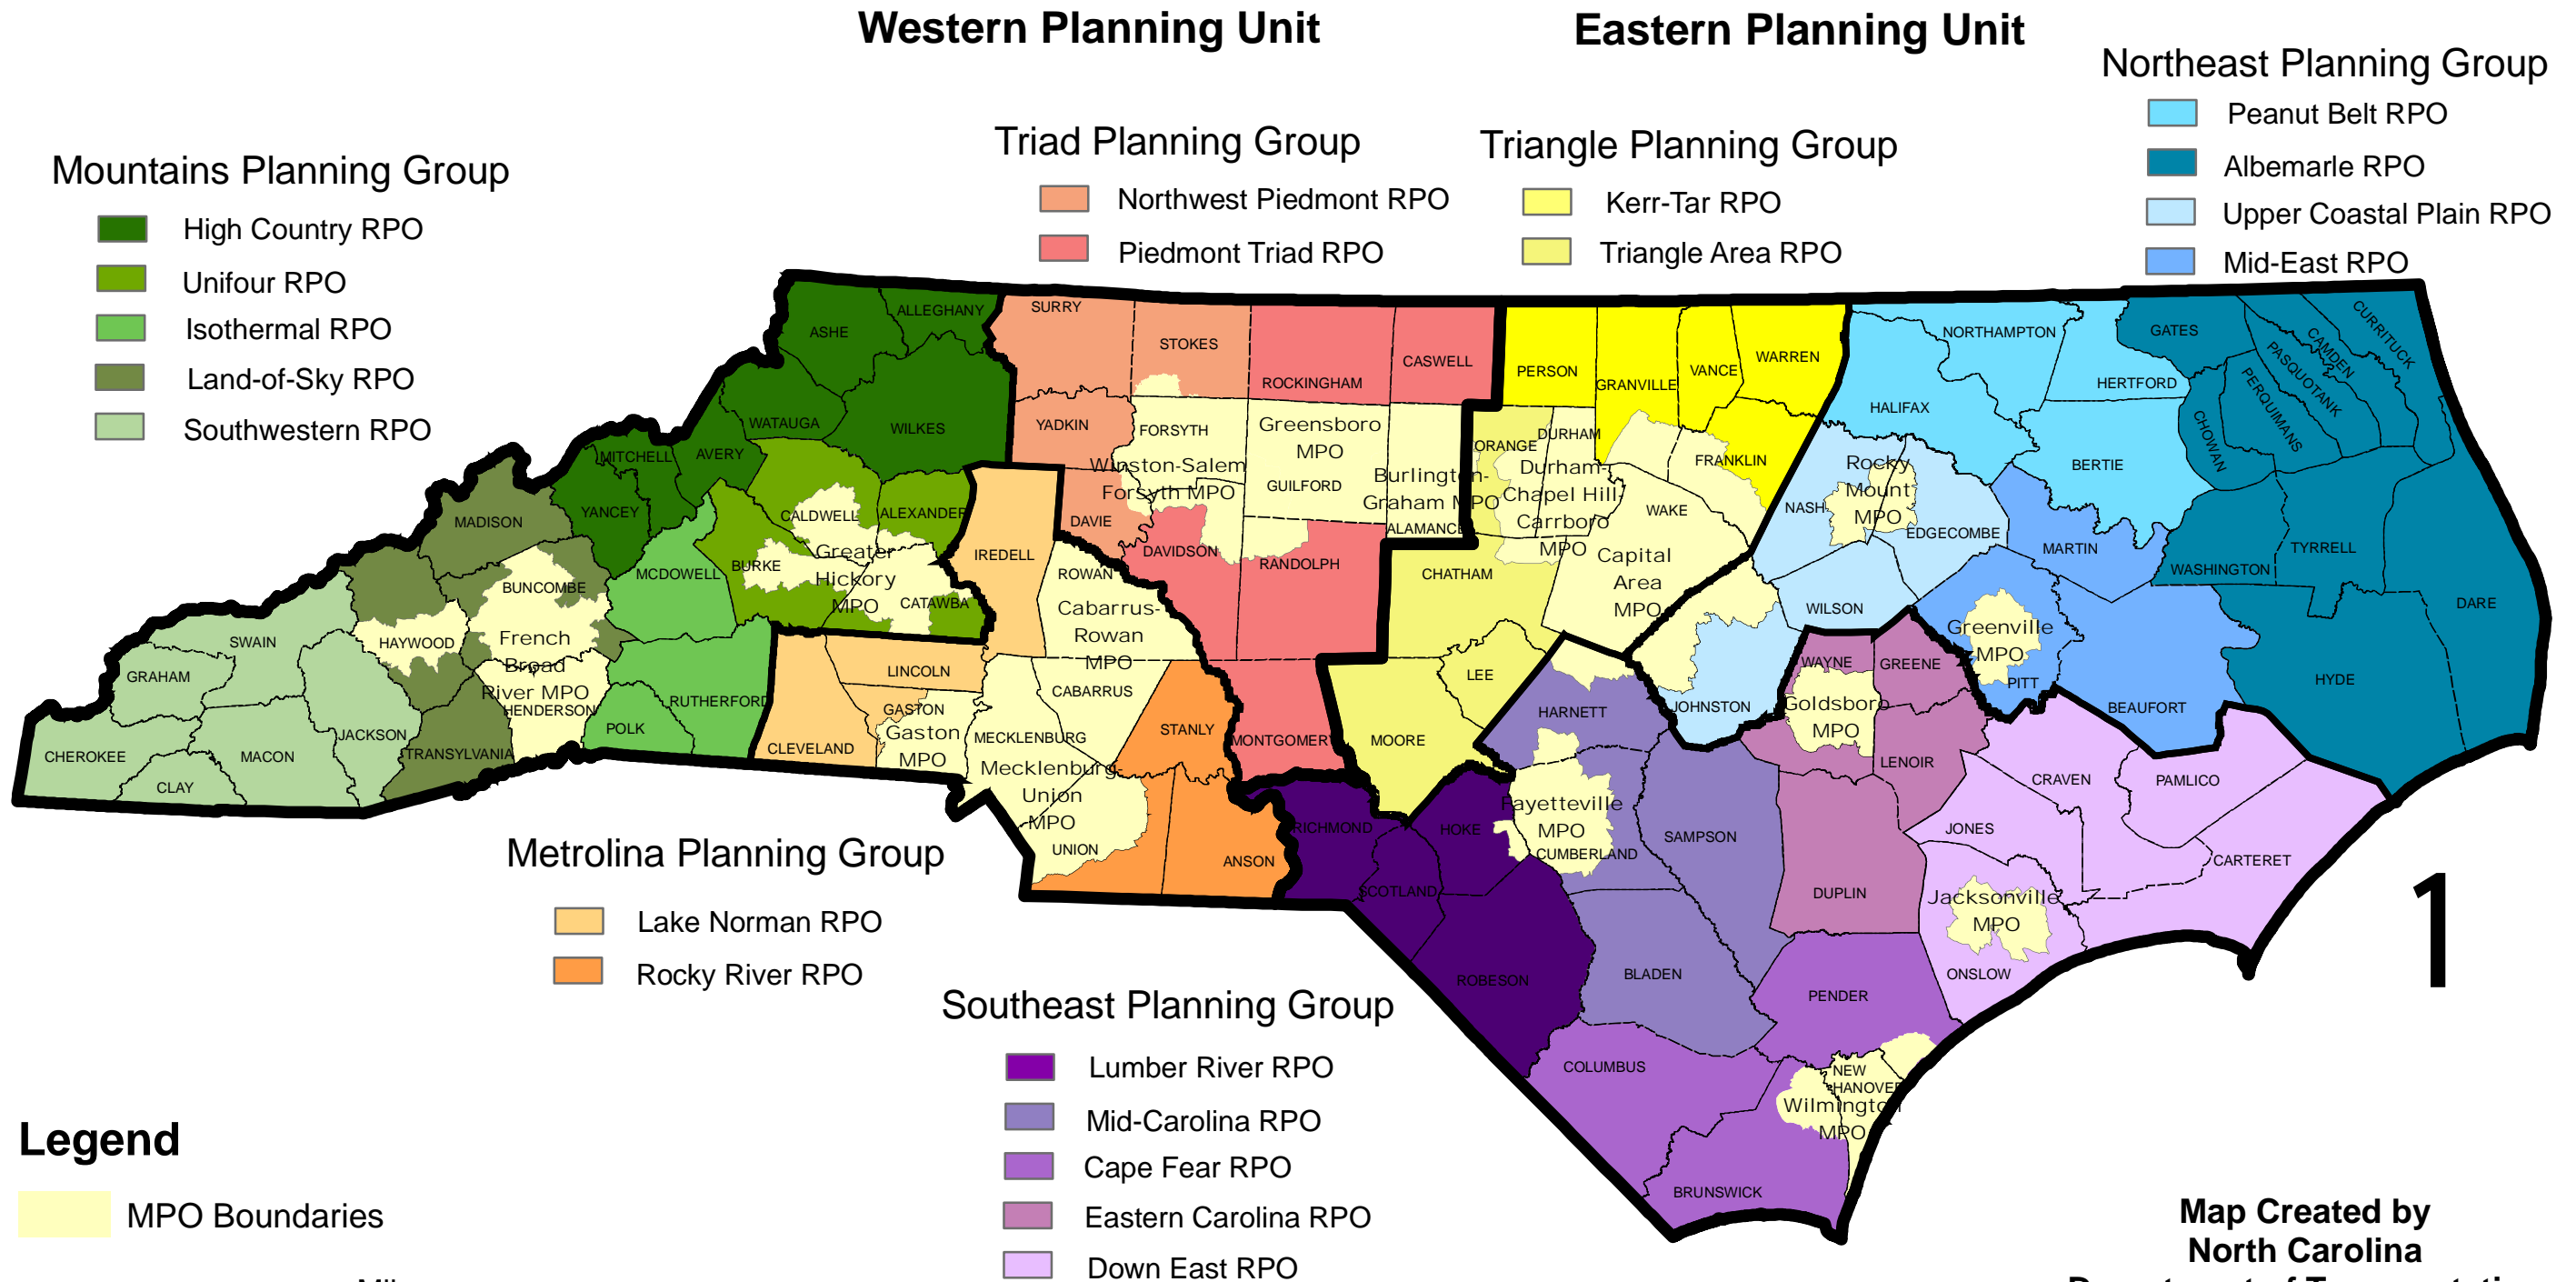

# North Carolina Metropolitan Planning Organizations and Rural Planning Organizations

Map Created by  
North Carolina  
Department of Transportation  
Transportation Planning Branch  
January 2007